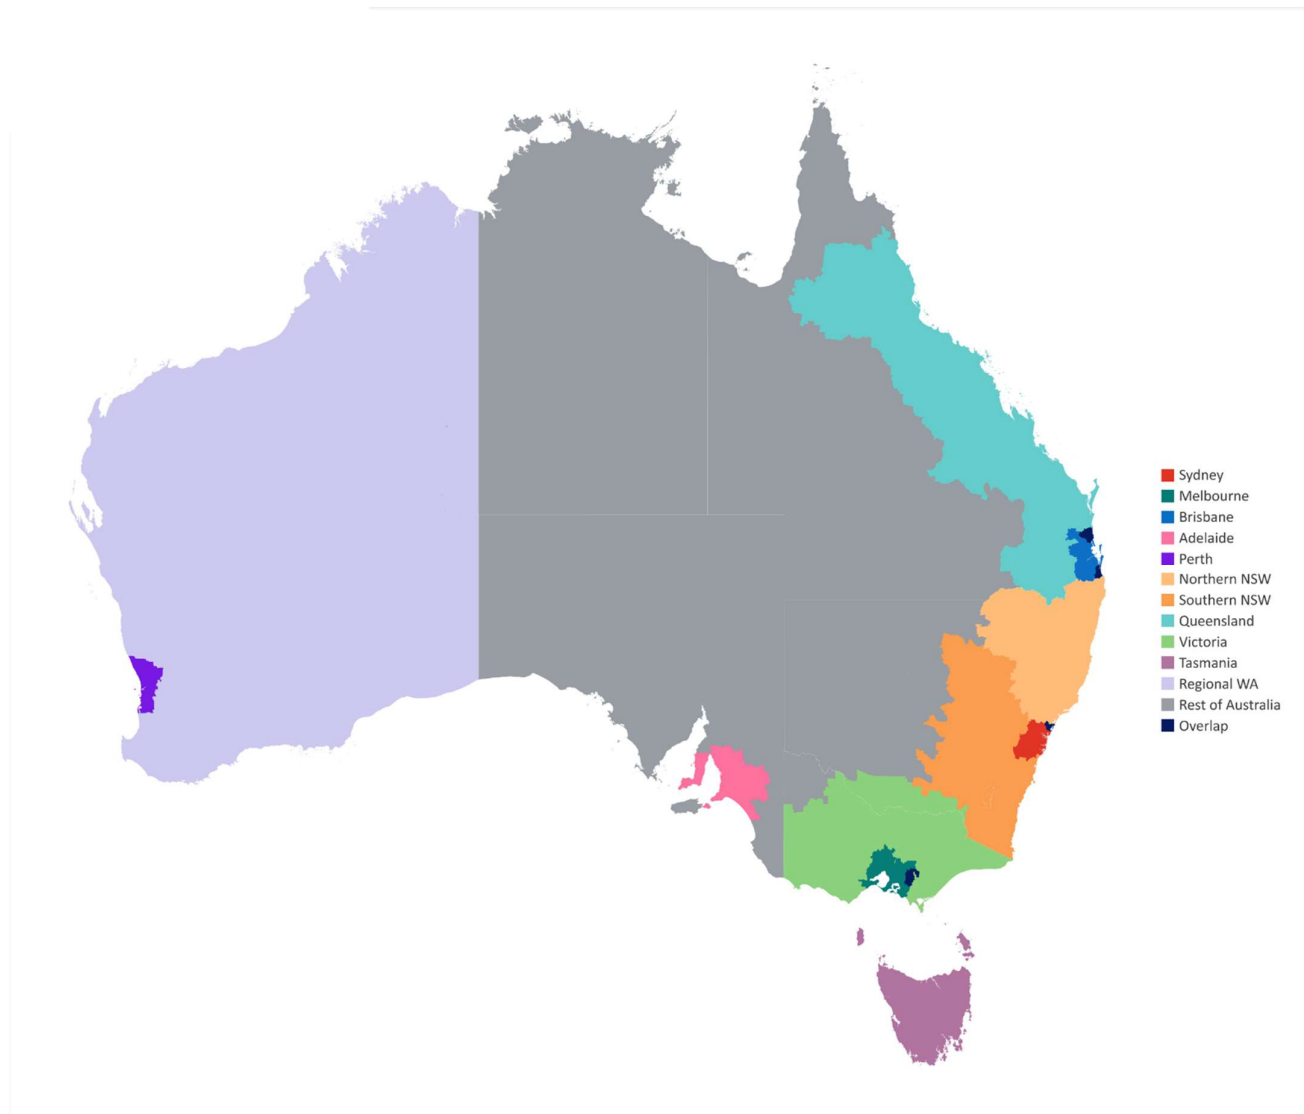

# VOZ Coverage Map

The VOZ service provides fully national coverage of broadcaster Total TV (broadcast TV and BVOD) content.

National Total TV (including Rest of Australia\*) Metro and Regional: five mainland capital cities and aggregated regional markets.

\*Rest of Australia covers the TV markets of Darwin, Remote Central + Mt Isa, Griffith, Mildura, Spencer Gulf (Port Pirie/Broken Hill) & Riverland/Mt Gambier. Note: reporting is only available at the Rest of Australia aggregate level.

For more information go to [OzTAM coverage map](#) and [Regional TAM coverage map](#)