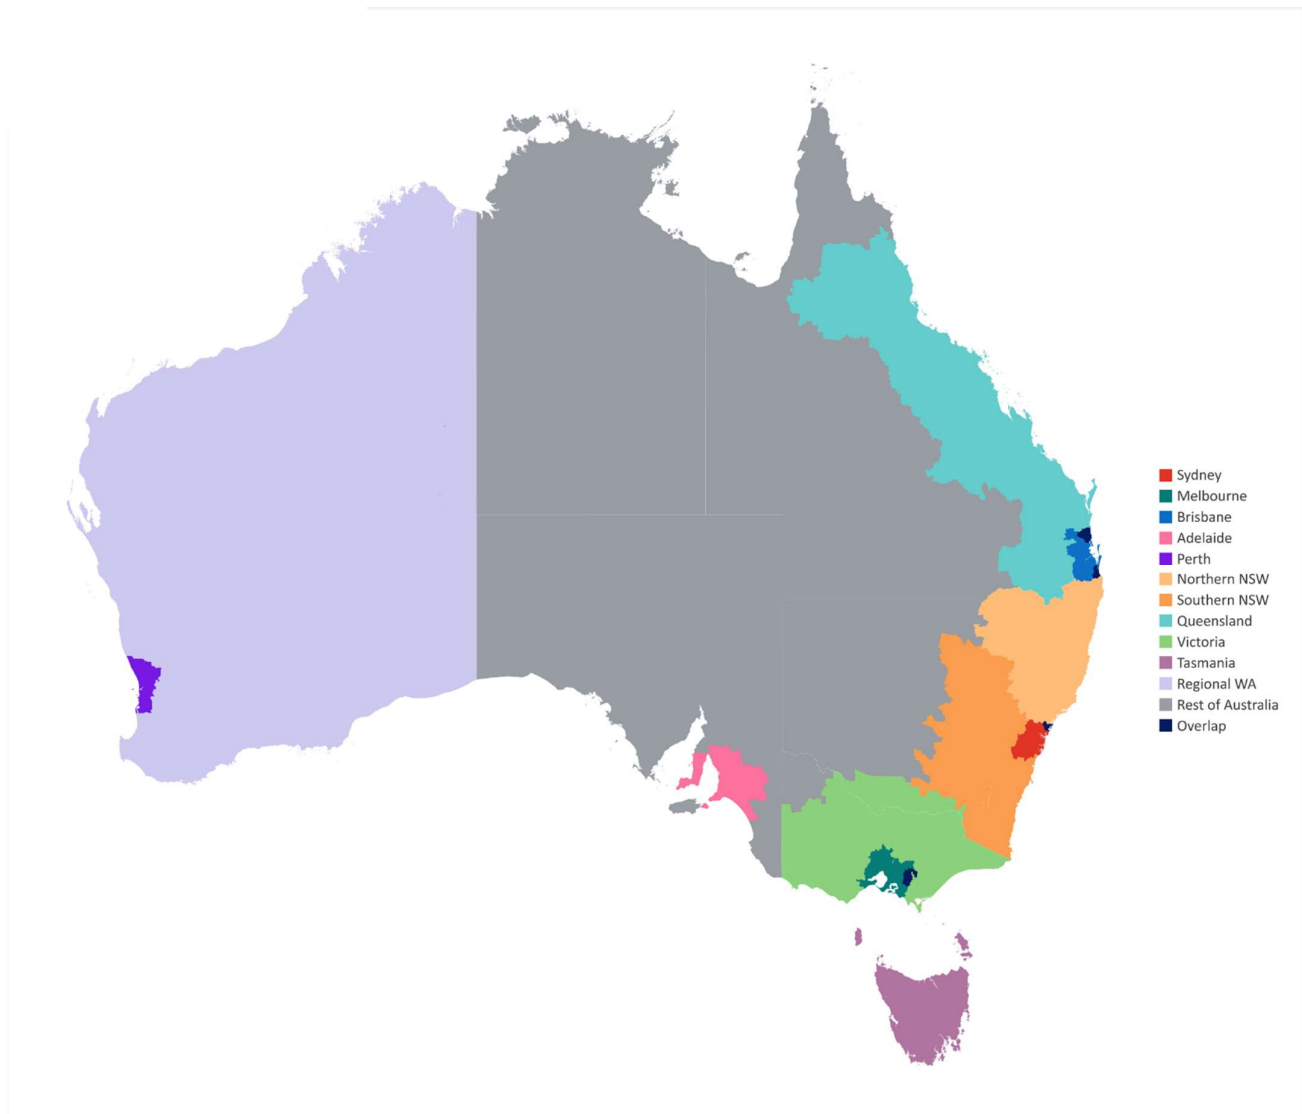

VOZ Coverage Map

The VOZ service provides fully national coverage of broadcaster Total TV (broadcast TV and BVOD) content.

National Total TV (including Rest of Australia*) Metro and Regional: five mainland capital cities and aggregated regional markets.

*Rest of Australia covers the TV markets of Darwin, Remote Central + Mt Isa, Griffith, Mildura, Spencer Gulf (Port Pirie/Broken Hill) & Riverland/Mt Gambier. Note: reporting is only available at the Rest of Australia aggregate level.

For more information go to [OzTAM coverage map](#) and [Regional TAM coverage map](#)